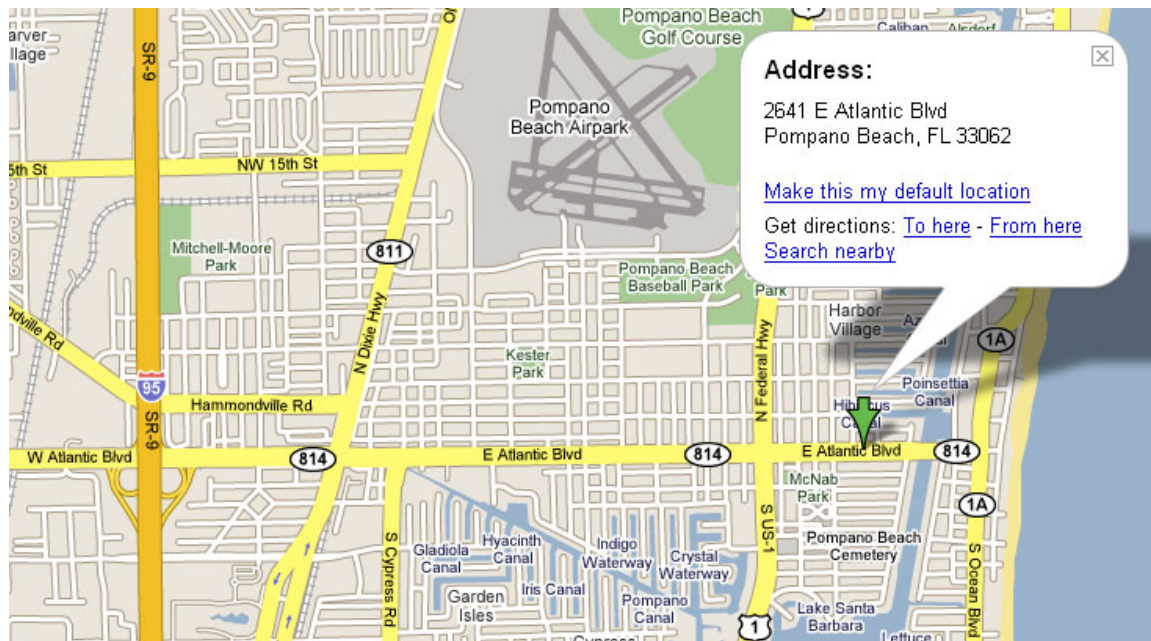

Directions to Manhattan Music's Office

Take I-95 to Atlantic Boulevard exit 36 in Pompano Beach, heading east.

Cross Federal Highway (US 1), and just past the second traffic light, make your next left at the break in the median, and make a left into the strip shopping center on the north side of Atlantic Blvd..

On the red barrel-tile roof you'll see the words, "**Pompano Professional Building, 2641**"

Park anywhere, and look up Manhattan Music in the entrance directory, so we can buzz you in. We are located in the ground-floor office off the main lobby.